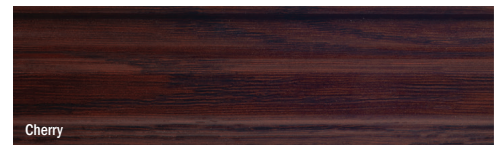

PB1500 | Mirror Wall Plaque

Our refined process creates a better mirror at a lower cost! We digitally print second surface directly on a clear piece of glass then place that over the mirrored glass preserving the artwork in the middle. The glass is then bound together by the wood frame. Full color digital printing allows a wide variety of different options.

Product Features:

- Four Color Process Digital Print
- Finished Dimensions: ¾" x 15" x 26"
- Art Dimensions: 12.5" x 23.5"
- 1¼" Frame
- Sawtooth Hanging Hardware Included

Frame Samples:

quantity	1-9	10-49	50-99	100+
list price	\$61.56	\$51.30	\$49.25	\$47.35

4S * \$200 (P) set up fee

PBC1620WB & PBC1620CB | White Board & Chalk Board

These White Boards and Chalk Boards are ideal promo pieces with the flexibility of using any of the area for customization. Full color artwork digitally printed right on the board. Just do not forget to leave room to write on the boards!

Product Features:

- Four Color Process Digital Print
- Finished Dimensions: 18" x 22" x 0.75"
- Art Dimensions: 15.5" x 19.5"
- 1¼" Frame
- Sawtooth Hanging Hardware Included
- Fully Functional Boards for Writing
- Marker/White Boards have Black Frame (WB)
- Chalk Boards have White Frame (CB)